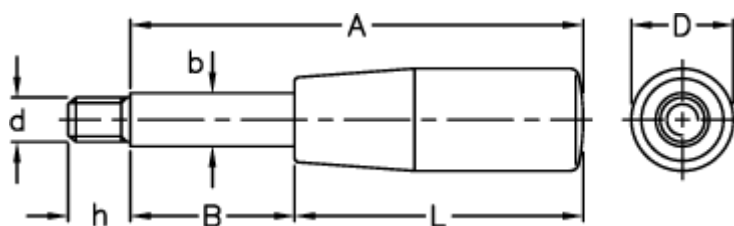

Article number: 2304003703

Description: E+G Lever arm
BL.366/14x200

Measures

A = 200

b = 14

B = 120

D = 26

d 6g = M12

h = 15

L = 80